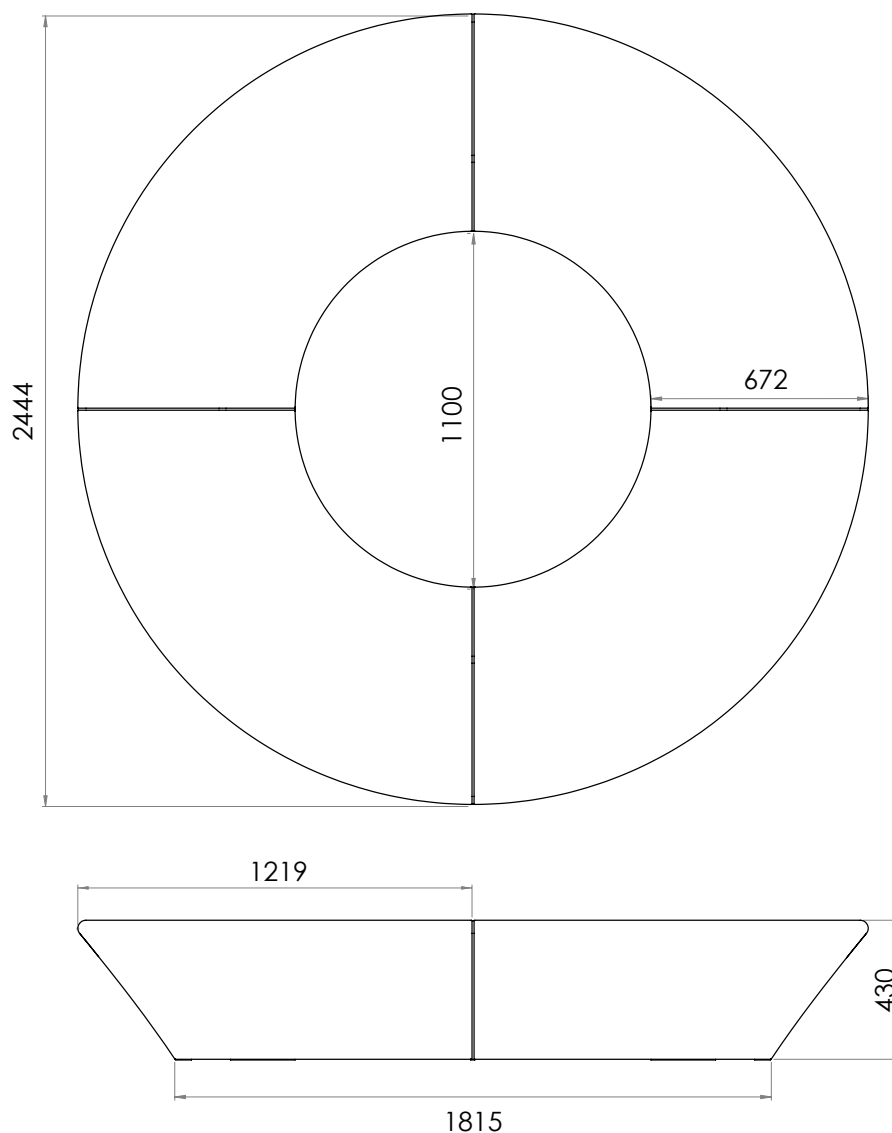

PLANTER BENCH

Designer: SPARK

MATERIAL

- Glass Reinforced Concrete (GRC) with Anti-Graffiti Coating

COLOUR OPTIONS

- Brighton Lite
- Portland Grey
- Charcoal

INSTALLATION

- Place Insitu
- Adhere to surface with construction adhesive

Alternative materials and finishes available on request

STADIA PLANTER BENCH

SPECIFICATIONS

All measurements are in millimetres. Drawings are not to scale

PRODUCT CODE

STA011-GRC

COLOUR OPTIONS

Brighton Lite, Portland Grey, Charcoal